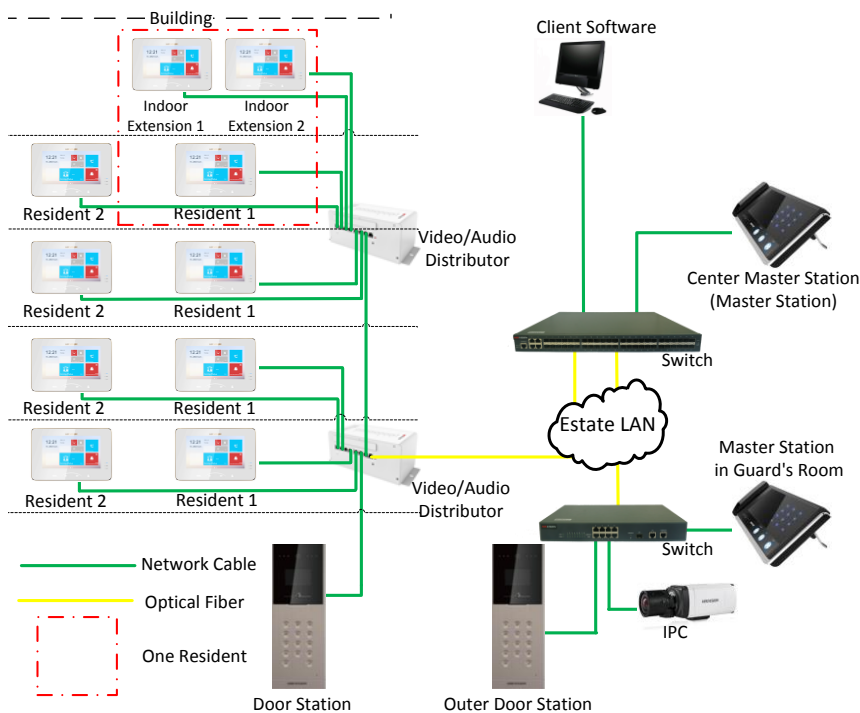

DS-KH8301-WT/DS-KH8300-T Video Intercom Indoor Station with 7-inch Touch Screen

Key Features

- Video intercom function
- Remote unlocking function
- Resident-to-resident video/audio call
- Live view of HD video
- Voice message function
- Auto-respond and no disturbing mode
- Noise suppression and echo cancellation
- 8-ch zone alarm and SOS calling function
- Community notice
- Convenient installation with the bracket, batch configuration, and power over video/audio distributor (DS-KAD606, DS-KAD612)

Typical Application

Specifications

Model		DS-KH8301-WT	DS-KH8300-T
System parameters	Processor	High-Performance Embedded SOC Processor	
	Operation system	Embedded Linux Operation System	
Video parameters	Camera	CMOS 0.3 MP, Mechanical Switch	
	Video compression standard	H.264	
	Resolution	640 x 480	
	Video frame rate	PAL: 25 fps, NTSC: 30 fps	
Display parameters	Display screen	7-Inch Colorful TFT LCD	
	Display resolution	800 × 480	
	Operation method	Capacitive Touch Screen, Touch Key	
	Operation interface	Flattened UI Operation Interface	
Audio parameters	Audio input	Built-in Omnidirectional Microphone	
	Audio output	Built-in Loudspeaker	
	Audio compression standard	G.711 U	
	Audio compression rate	64 Kbps	
	Audio quality	Noise Suppression and Echo Cancellation	
Network parameters	Ethernet	10/100 Mbps Self-Adaptive Ethernet	
	Network protocol	TCP/IP, SNMP, SIP, RTSP	
Alarm parameters	Alarm input	8-ch Alarm Input Sensor	
Device interfaces	Network interface	1 RJ-45 10/100 Mbps Self-Adaptive Ethernet Interface	
	RS-485	1 RS-485 Half-Duplex Port	
	I/O output	2	
	TF card (micro SD card)	TF Card, Support Max. 32GB	
General	Power supply	24 VDC, Power Over Network Cable (DS-KAD606, DS-KAD612)	
		12 VDC	
	Power consumption	≤10 W	
	Working temperature	-10° C to + 55° C (14° F to 131° F)	
	Working humidity	10% to 90%	
	Dimensions (L × W × H)	217 mm × 142 mm × 26 mm (8.5" × 5.6" × 1.0")	
Certification	FCC, IC, CE, C-TICK, ROHS, REACH, WEEE		