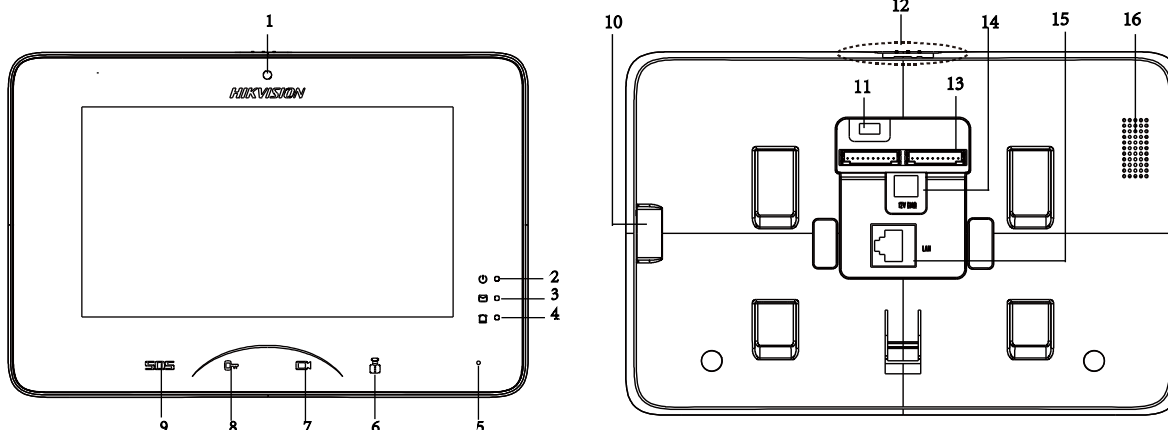

Typical Application

Specifications

Model		DS-KH8301-WT	DS-KH8300-T
System parameters	Processor	High-Performance Embedded SOC Processor	
	Operation system	Embedded Linux Operation System	
Video parameters	Camera	CMOS 0.3 MP, Mechanical Switch	
	Video compression standard	H.264	
	Resolution	640 x 480	
	Video frame rate	PAL: 25 fps, NTSC: 30 fps	
Display parameters	Display screen	7-Inch Colorful TFT LCD	
	Display resolution	800 × 480	
	Operation method	Capacitive Touch Screen, Touch Key	
	Operation interface	Flattened UI Operation Interface	
Audio parameters	Audio input	Built-in Omnidirectional Microphone	
	Audio output	Built-in Loudspeaker	
	Audio compression standard	G.711 U	
	Audio compression rate	64 Kbps	
	Audio quality	Noise Suppression and Echo Cancellation	
Network parameters	Ethernet	10/100 Mbps Self-Adaptive Ethernet	
	Network protocol	TCP/IP, SNMP, SIP, RTSP	
Alarm parameters	Alarm input	8-ch Alarm Input Sensor	
Device interfaces	Network interface	1 RJ-45 10/100 Mbps Self-Adaptive Ethernet Interface	
	RS-485	1 RS-485 Half-Duplex Port	
	I/O output	2	
	TF card (micro SD card)	TF Card, Support Max. 32GB	
General	Power supply	24 VDC, Power Over Network Cable (DS-KAD606, DS-KAD612)	
		12 VDC	
	Power consumption	≤10 W	
	Working temperature	-10° C to + 55° C (14° F to 131° F)	
	Working humidity	10% to 90%	
	Dimensions (L × W × H)	217 mm × 142 mm × 26 mm (8.5" × 5.6" × 1.0")	
Certification	FCC, IC, CE, C-TICK, ROHS, REACH, WEEE		

Available Models

DS-KH8300-T, DS-KH8301-WT

Appearance and Interfaces

Index	Description	Index	Description
1	Built-in Camera (Only DS-KH8301-WT support)	9	SOS Touch Key
2	Power Supply Indicator	10	TF Card Slot
3	Information Indicator	11	Serial Port
4	Alarm Indicator	12	Mechanical Switch of Built-in Camera
5	Microphone	13	Terminals and Interfaces of Cables
6	Management Center Touch Key	14	12 VDC Power Supply
7	Live View Touch Key	15	Network Interface (Support Private POE)
8	Unlock Touch Key	16	Loudspeaker