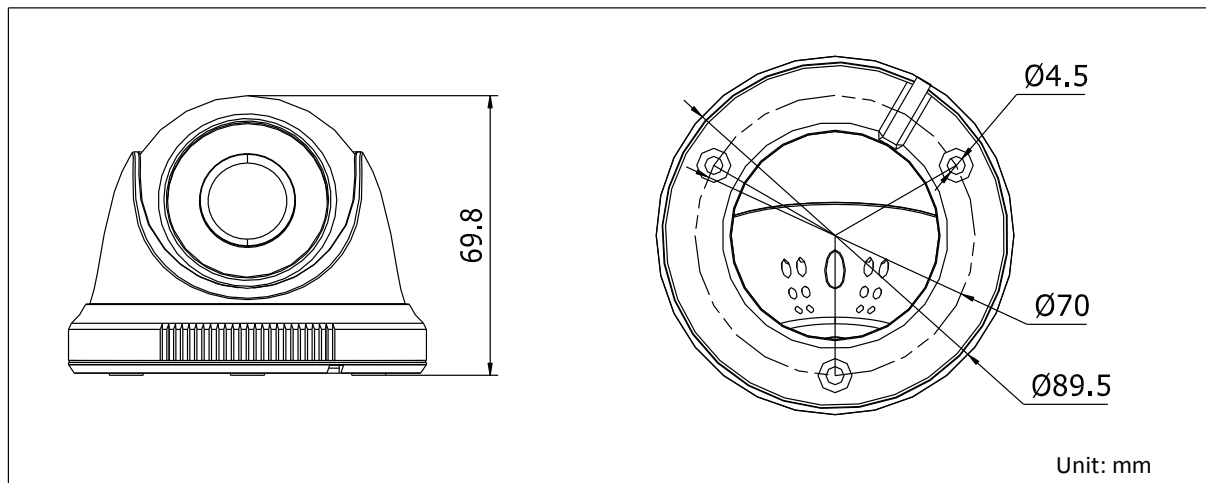

DS-2CE56D0T-IRP HD1080P Indoor IR Turret Camera

Key Features

- 2 Megapixel high-performance CMOS
- Analog HD output, up to 1080P resolution
- True Day/Night, Smart IR
- Up to 20m IR distance

Specifications

Camera	
Image Sensor	2MP CMOS Image Sensor
Signal System	PAL/NTSC
Effective Pixels	1920(H)*1080(V)
Min. illumination	0.01 Lux @ (F1.2,AGC ON),0 Lux with IR
Shutter Time	1/25(1/30)s to 1/50,000s
Lens	2.8mm, 3.6mm, 6mm optional
	Angle of View: 103°(2.8mm), 82.2°(3.6mm), 54°(6mm)
Lens Mount	M12
Day & Night	ICR
Angle Adjustment	Pan: 0 - 360°, Tilt: 0 - 75°, Rotation: 0 - 360°
Synchronization	Internal synchronization
Video Frame Rate	1080p@25fps/1080p@30fps
HD Video Output	1 Analog HD output
S/N Ratio	>62dB
General	
Operating Conditions	-20 °C - 45 °C (-4 °F - 113 °F), Humidity 90% or less (non-condensing)
Power Supply	12 VDC ± 15%
Power Consumption	Max. 4W
IR Range	Up to 20m
Dimension	Φ89.5 × 69.8 mm(Φ3.52" × 2.75")
Weight	250 g

Order Models

DS-2CE56D0T-IRP

Dimensions

Accessories

DS-1272ZJ-110-TRS
Wall Mounting

DS-1275ZJ
Vertical Pole Mounting

DS-1276ZJ
Corner Mounting

DS-1H18
Video Balun