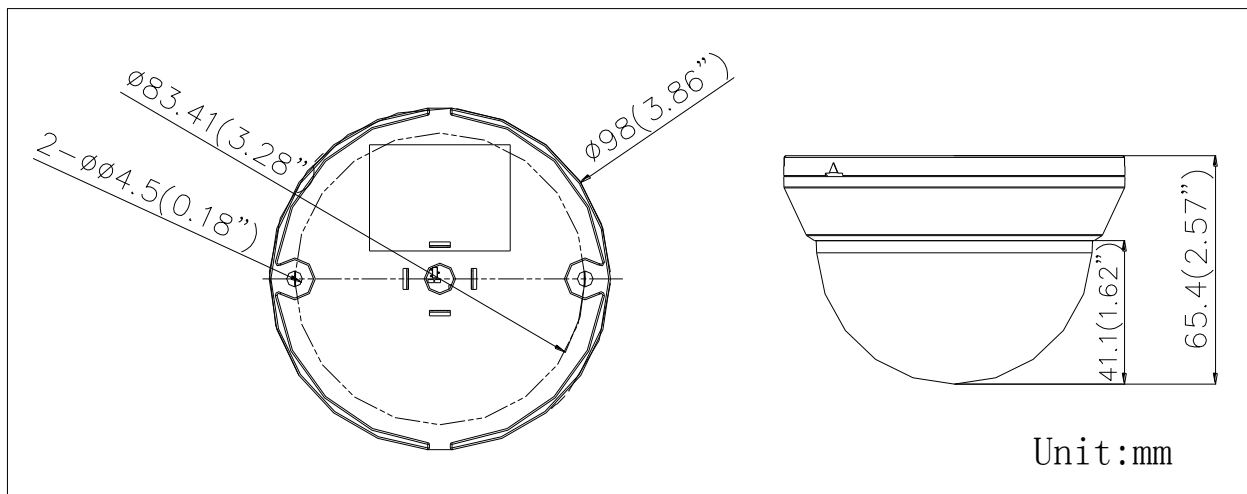

Dimensions