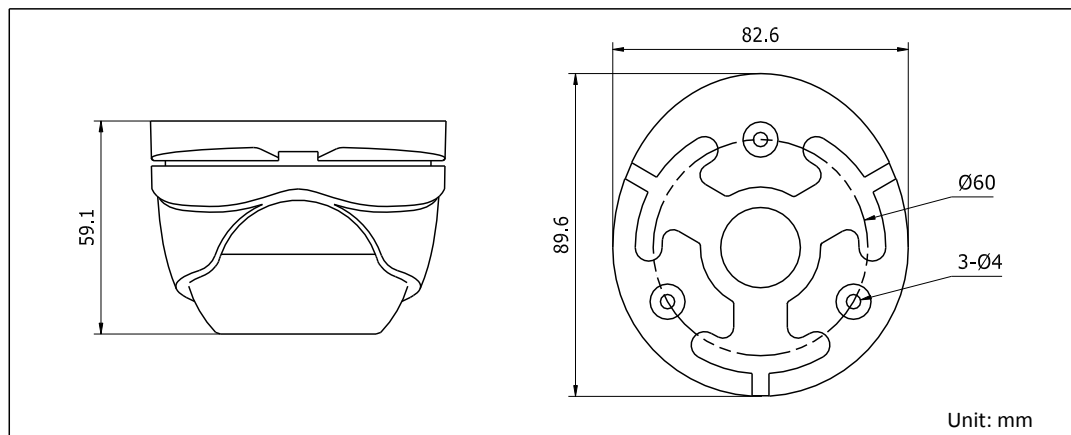

DS-2CE56D0T-IRM HD1080P IR Turret Camera

Key Features

- 2 Megapixel high-performance CMOS
- Analog HD output, up to 1080P resolution
- True Day/Night, Smart IR
- Up to 20m IR distance
- IP66 weatherproof

Specifications

Camera	
Image Sensor	2MP CMOS Image Sensor
Signal System	PAL/NTSC
Effective Pixels	1920(H)*1080(V)
Min. illumination	0.01 Lux @ (F1.2,AGC ON),0 Lux with IR
Shutter Time	1/25(1/30)s to 1/50,000s
Lens	2.8mm, 3.6mm, 6mm optional
	Angle of View: 103°(2.8mm), 82.2°(3.6mm), 54°(6mm)
Lens Mount	M12
Day & Night	ICR
Angle Adjustment	Pan: 0 - 360°, Tilt: 0 - 75°, Rotation: 0 - 360°
Synchronization	Internal synchronization
Video Frame Rate	1080p@25fps/1080p@30fps
HD Video Output	1 Analog HD output
S/N Ratio	>62dB
General	
Operating Conditions	-40 °C – 60 °C (-40 °F – 140 °F), Humidity 90% or less (non-condensing)
Power Supply	12 VDC ± 15%
Power Consumption	Max. 4W
Protection Level	IP66
IR Range	Up to 20m
Dimension	89.6 × 59.1 mm (3.53" × 2.33")
Weight	340 g

Order Models

DS-2CE56D0T-IRM

Dimensions

Accessories

DS-1272ZJ-110-TRS

Wall Mounting

DS-1275ZJ

Vertical Pole Mounting