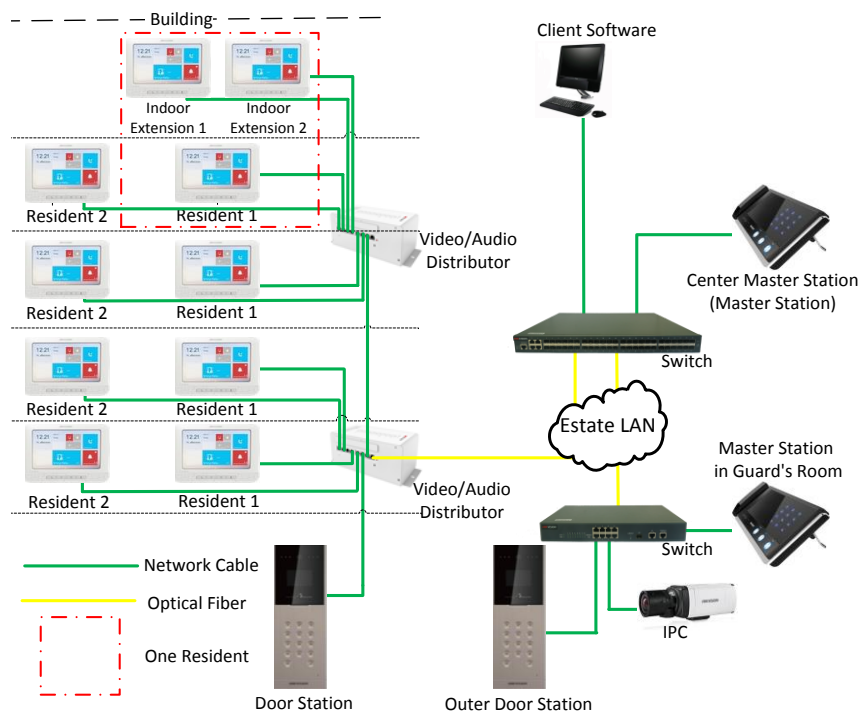

Typical Application