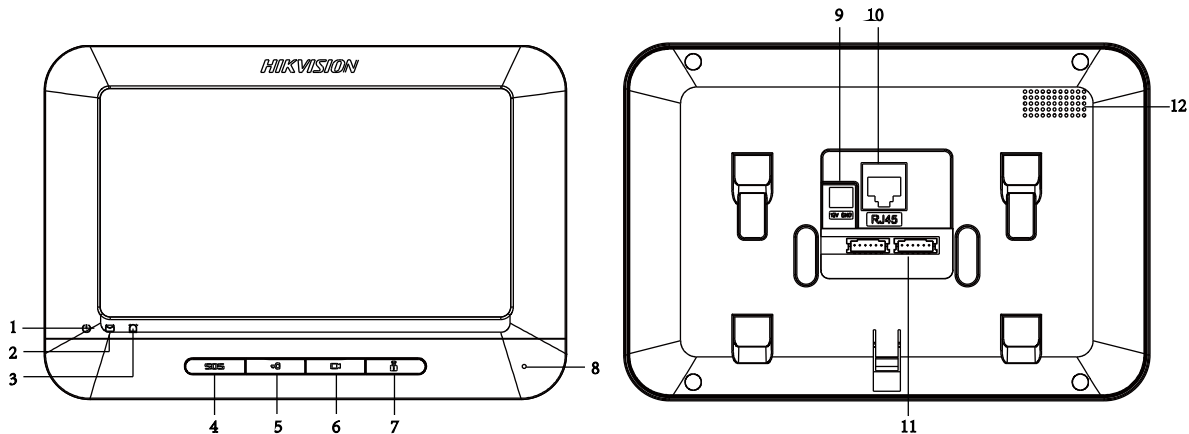

Available Models

DS-KH6310, DS-KH6310-W

Appearance and Interfaces