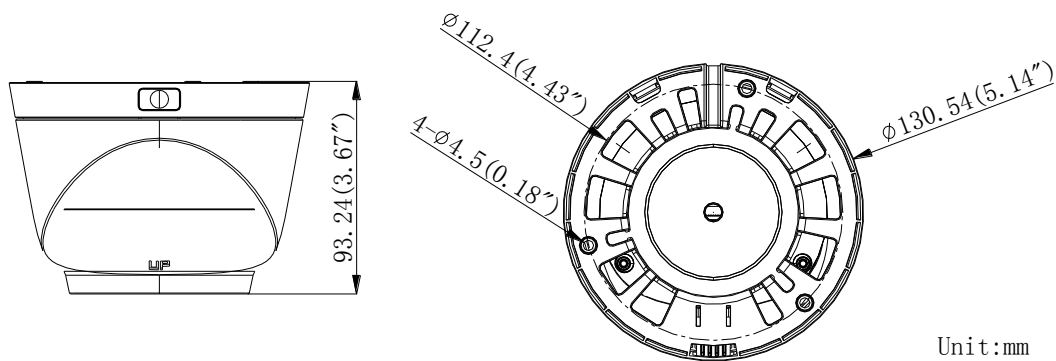

Specifications

Camera	
Image Sensor	2MP CMOS Image Sensor
Signal System	PAL/NTSC
Effective Pixels	1944(H)*1092(V)
Min. illumination	0.01 Lux @ (F1.2,AGC ON),0 Lux with IR; 0.014 Lux @ (F1.4,AGC ON),0 Lux with IR
Shutter Time	1/25(1/30)s to 1/50,000s
Lens	2.8-12mm @ F1.4
	Angle of view: 103° - 32.1°
Lens Mount	φ14
Day & Night	ICR
Angle Adjustment	Pan: 0 - 360°, Tilt: 0 - 75°, Rotation: 0 - 360°
Synchronization	Internal synchronization
WDR	120dB
Video Frame Rate	1080p@25fps/1080p@30fps
HD Video Output	1 Analog HD output
CVBS Output	1Vp-p Composite Output(75Ω/BNC)
S/N Ratio	> 62dB
Menu	
Scene	Indoor, Outdoor, Indoor1, LOW-LIGHT
Camera ID	On/off (15 characters, position programmable)
AGC	Support
D/N Mode	Color/BW/EXT
White Balance	ATW, AWC-SET, Manual
Privacy Mask	On/Off, maximum 8 zones
Motion Detection	On/Off, maximum 4 zones
BLC	Support
Anti-flicker	On/Off
Language	English, Japanese, CHN1, CHN2, Korean, German, French, Italian, Spanish, Polish, Russian, Portuguese, Dutch, Turkish, Hebrew and Arabic
Functions	HSBLC, Digital noise reduction, Digital zoom(62x), Slow shutter, Mirror, Defog, Defect pixel correction, SMART D-ZOOM
General	
Operating Conditions	-30 °C – 60 °C (-22 °F – 140 °F), Humidity 90% or less (non-condensing)
Power Supply	12V DC ± 15%
Power Consumption	Max. 7W
Protection Level	IP66
IR Range	Up to 50m
Communication	Up the coax, Protocol: Pelco-C(CVBS output), HIKVISION-C(TVI output)
Dimensions	Φ 130.54 × 93.24 mm (Φ 5.14" × 3.67")
Weight	670 g

Order Models

DS-2CE56D5T-VFIT3

Dimensions

Unit:mm

Accessories

DS-1273ZJ-130-TRL
Wall Mounting

DS-1275ZJ
Vertical Pole Mounting

DS-1276ZJ
Corner Mounting